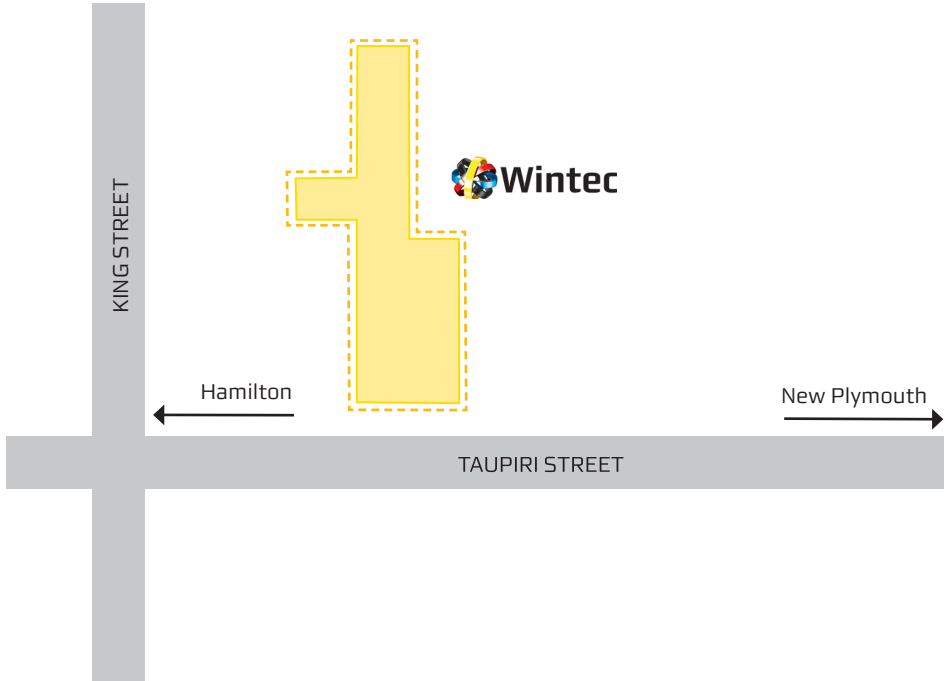

TE KUITI CAMPUS MAP

WINTEC IS A SMOKE FREE CAMPUS

Wintec has a smoke-free policy which will help contribute towards a healthy environment and community. Our policy is that smoking is not permitted on any Wintec campus, site or car park - as demonstrated by the dotted line on the map.