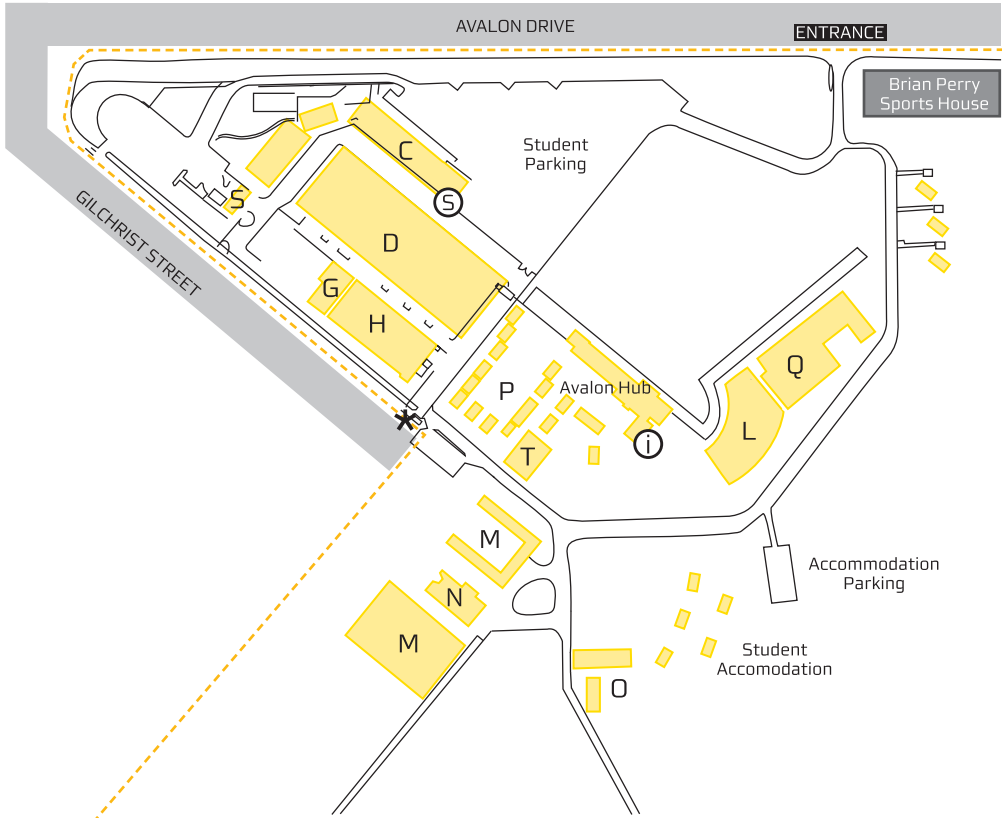

# AVALON CAMPUS MAP

ⓘ	Student Enrolment and Information Centre	✳	Gate for off site access to Gilchrist St
Ⓢ	Security	Hub	Student Learning Services
Hub	Café	Hub	Te Kete Kōnae
Hub	Computer lab	L	Windows on Avalon
Hub	Health Counselling and Wellbeing Centre	T	Centre for Industry Training
Hub	SAWIT		